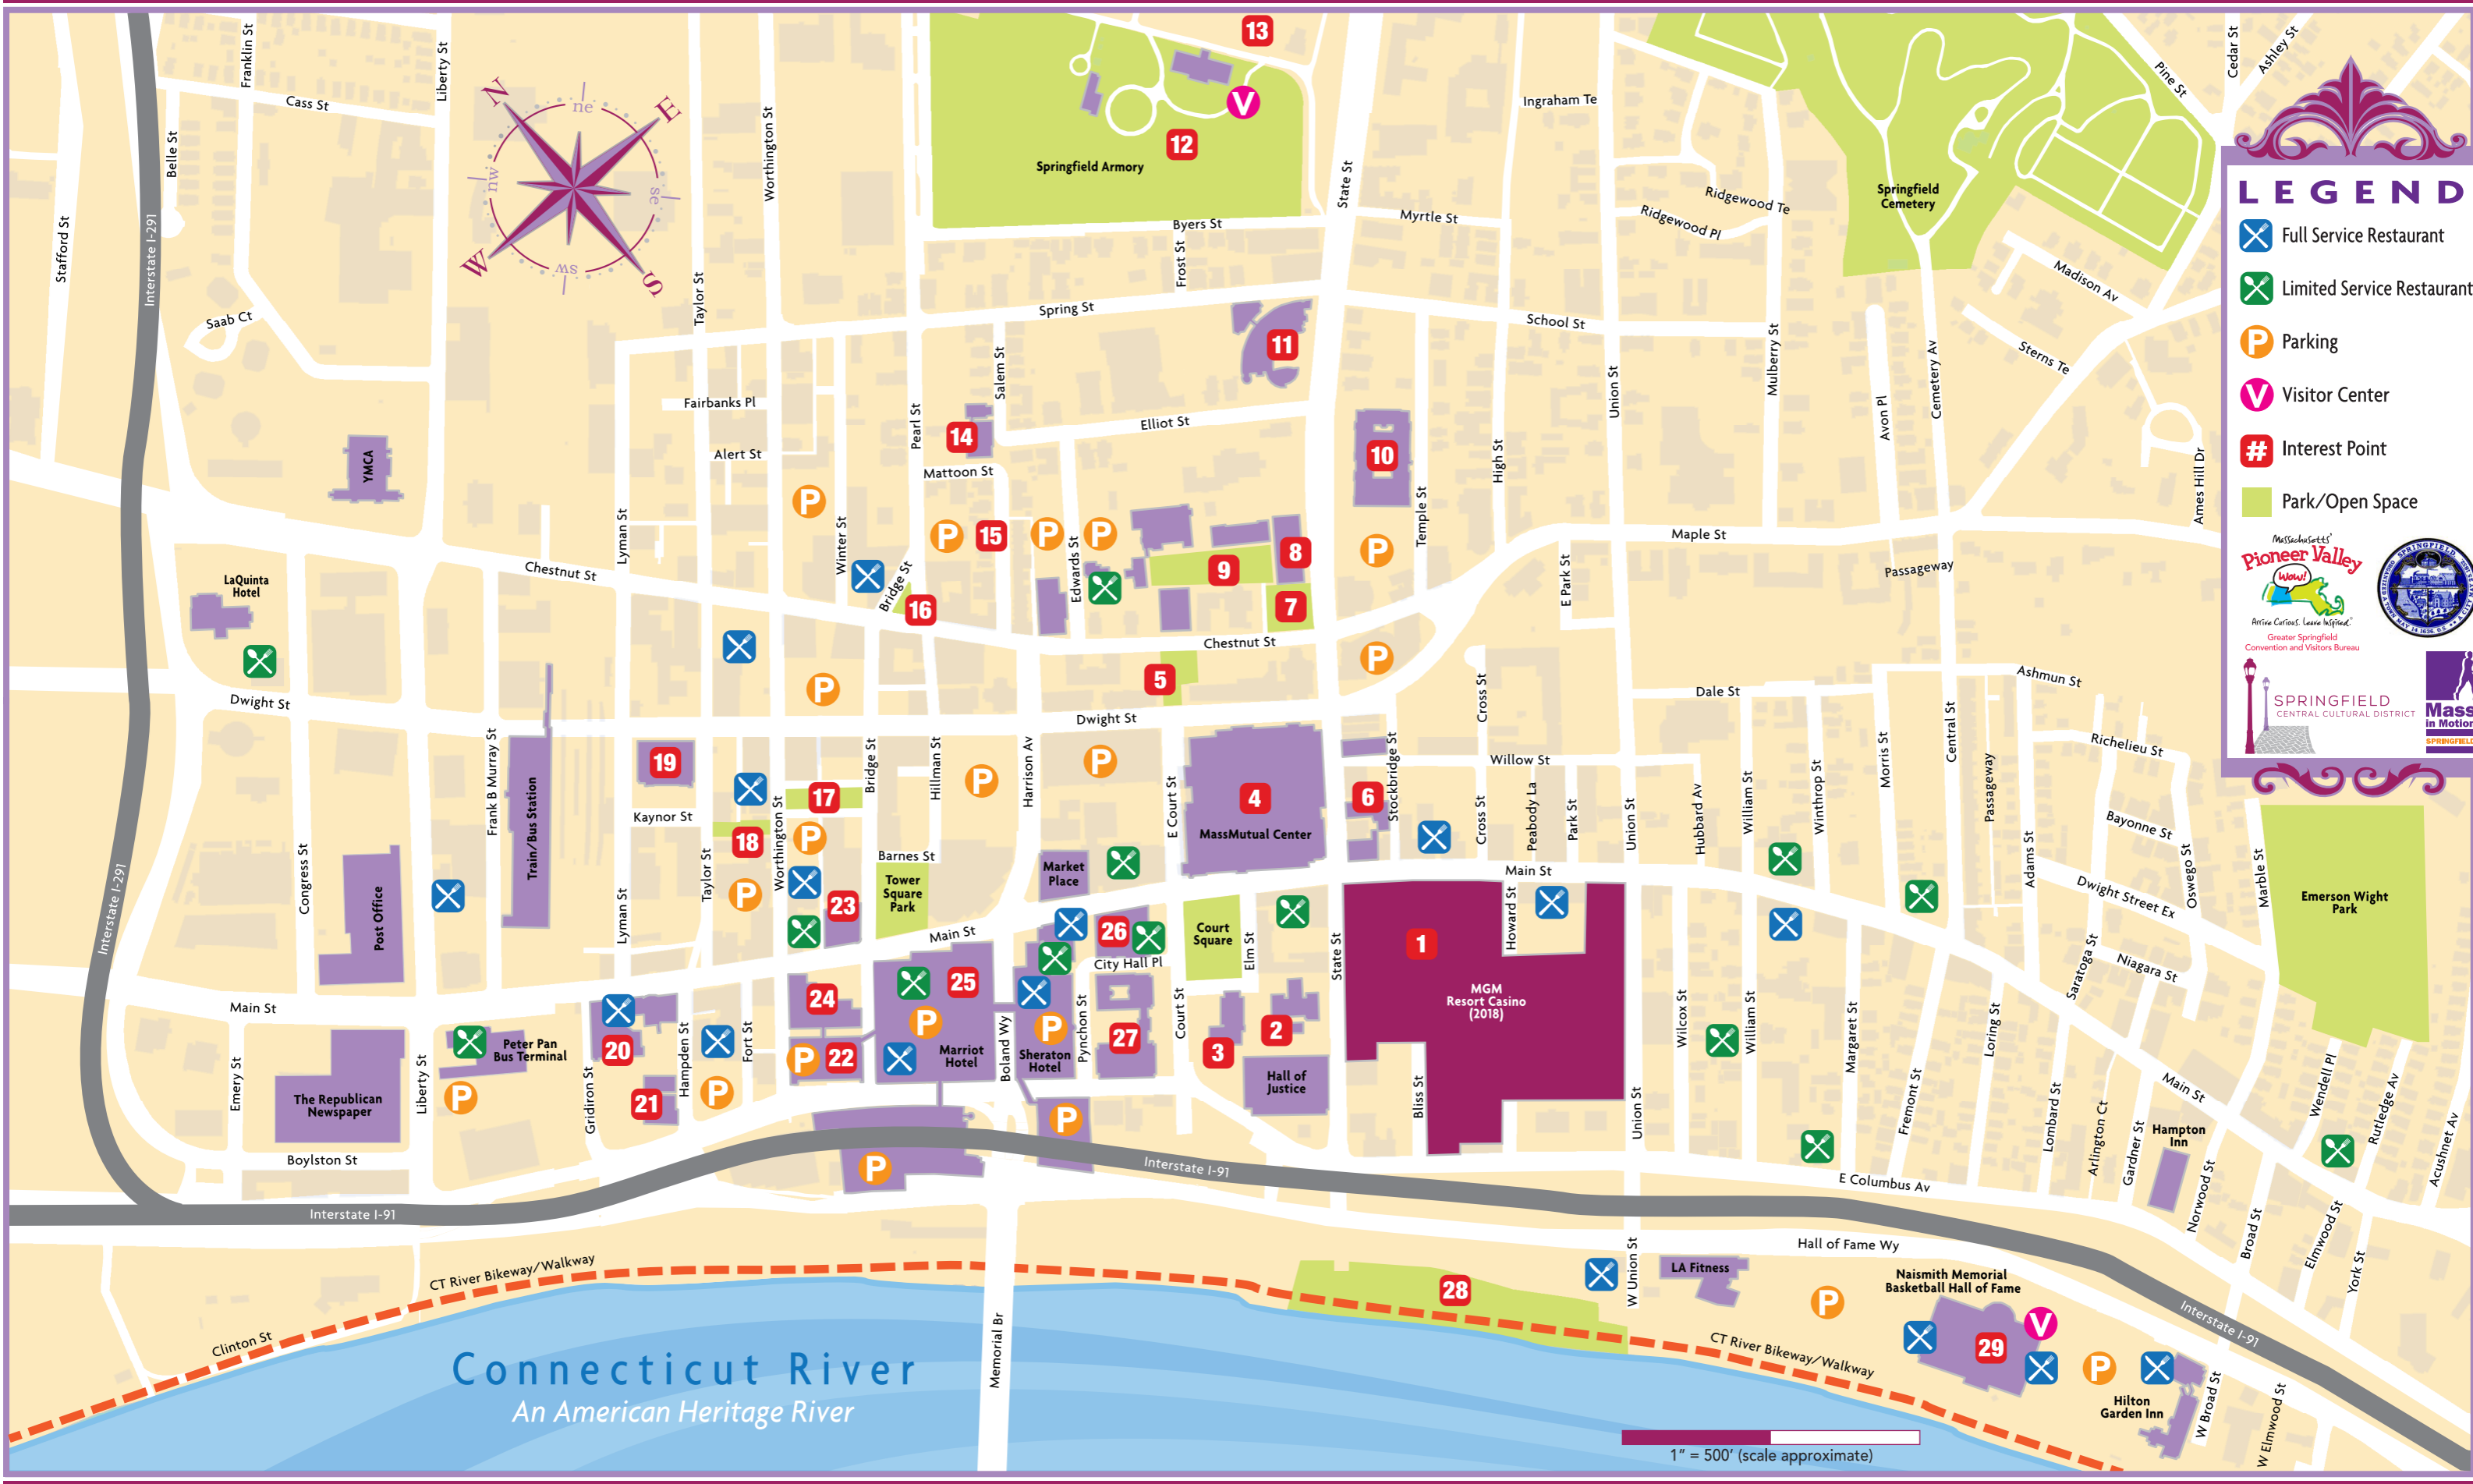

Springfield Downtown Cultural and Walking Tour Map

LEGEND

- Full Service Restaurant
- Limited Service Restaurant
- Parking
- Visitor Center
- Interest Point
- Park/Open Space

1" = 500' (scale approximate)